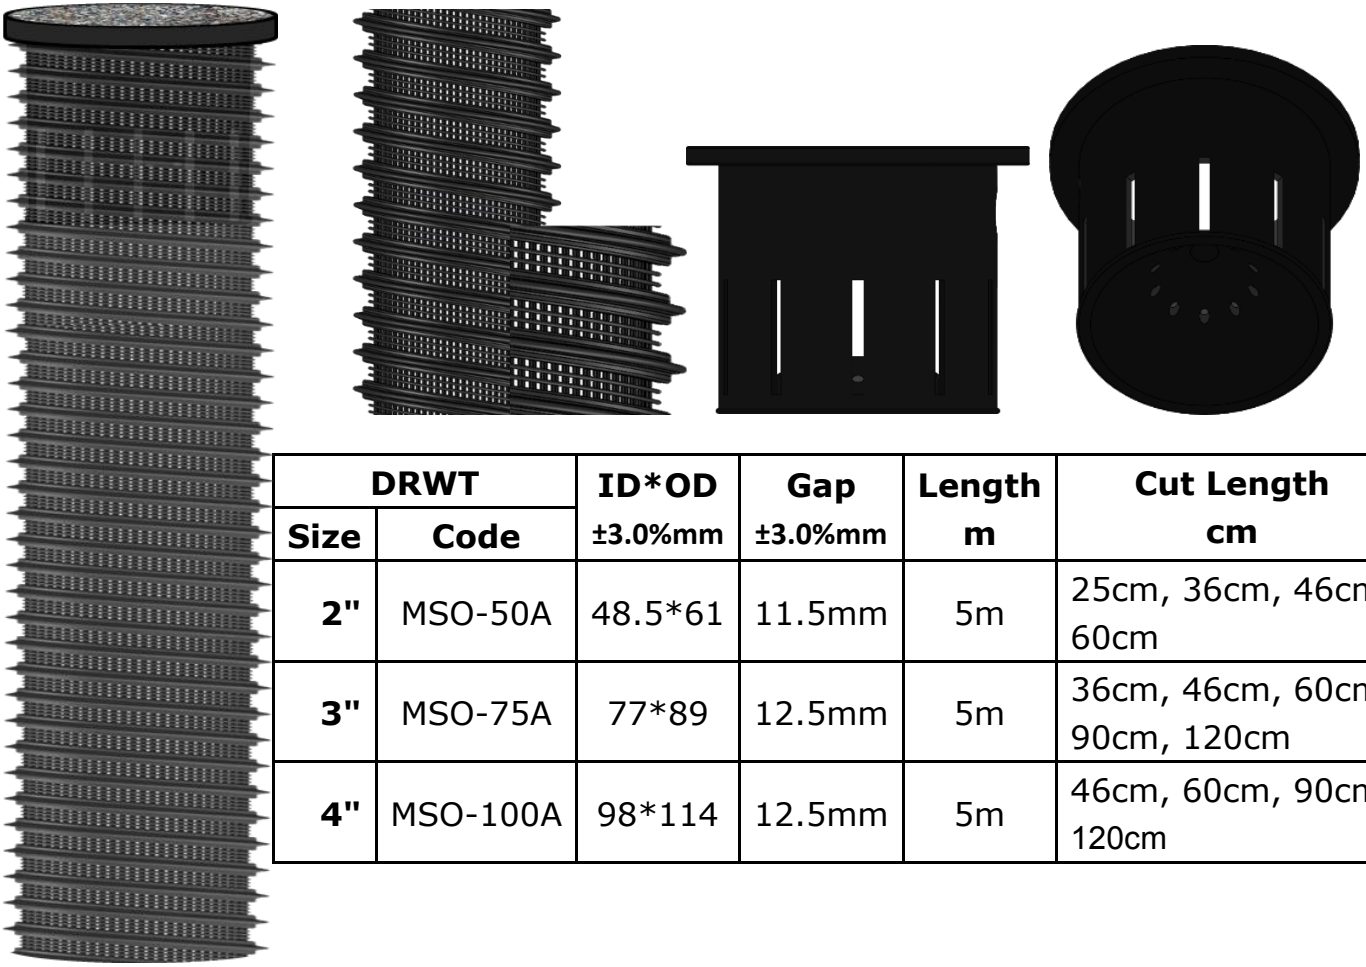

### Anti-Clog Deep Root Watering Mesh Tube (MSO) - Specifications

DRWT		ID*OD ±3.0%mm	Gap ±3.0%mm	Length m	Cut Length cm
Size	Code				
2"	MSO-50A	48.5*61	11.5mm	5m	25cm, 36cm, 46cm, 60cm
3"	MSO-75A	77*89	12.5mm	5m	36cm, 46cm, 60cm, 90cm, 120cm
4"	MSO-100A	98*114	12.5mm	5m	46cm, 60cm, 90cm, 120cm